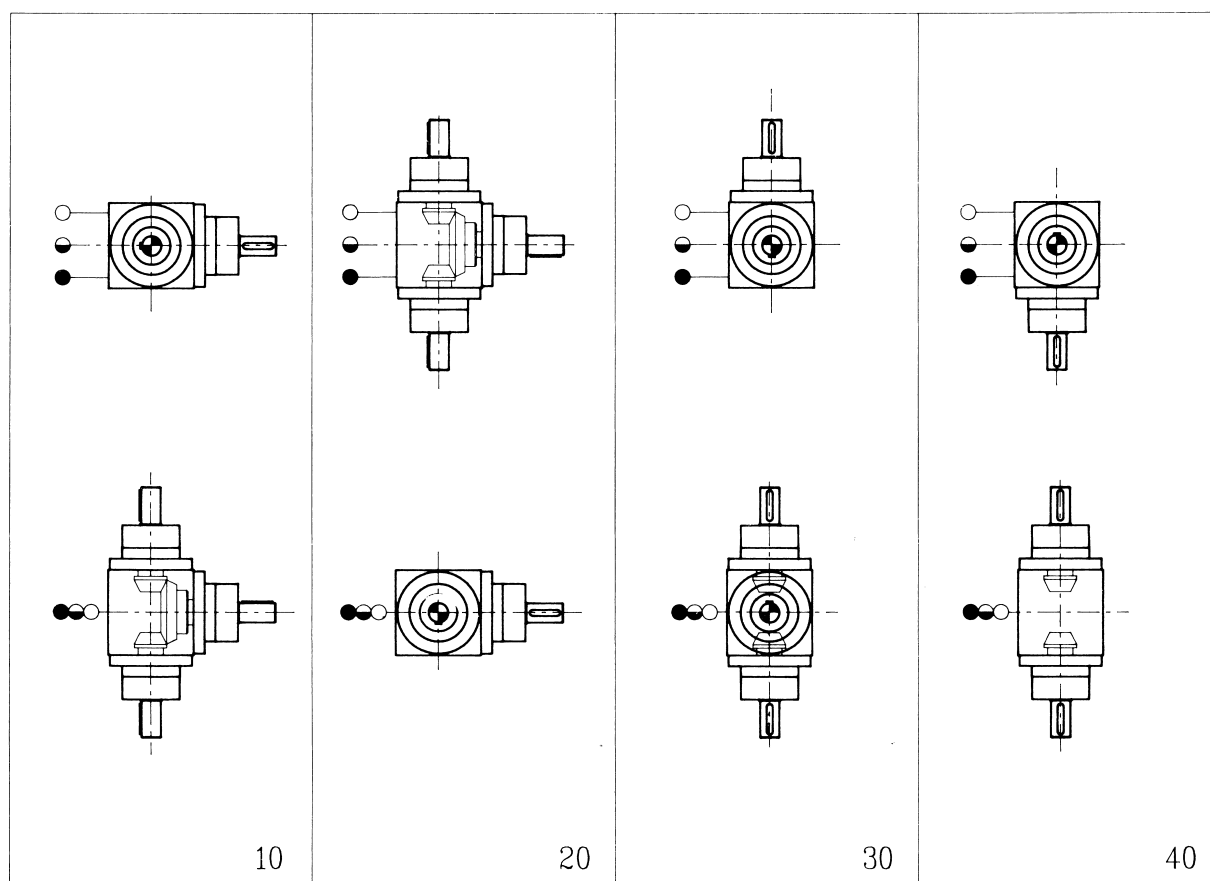

# Mounting positions

- Breather plug
- Level plug
- Drain plug

All dimensions in mm

SIZE	ratio : 1	N	O	P	R	S1	S2	C1	C2	T
BG12	1, 2, 3	65	45	M6	M6	M4x8	M4x8	20x4x4	20x4x4	/
BG19	1, 2, 3	90	70	M6	M6	M6x12	M6x12	35x6x6	35x6x6	14
	M5x10					25x5x5				
BG24	1, 2, 3	110	88	M8	M8	M8x16	M8x16	40x8x7	40x8x7	18
	4, 5					M6x12		35x6x6		
BG32	1, 2, 3	140	110	M10	M10	M10x20	M10x20	50x10x8	50x10x8	18
	4, 5					M8x16		40x8x7		
BG38	1, 2, 3	170	136	M12	M12	M12x24	M12x24	60x10x8	60x10x8	18
	4, 5					M10x20		50x8x7		
BG42	1, 2, 3	200	155	M12	M12	M12x24	M12x24	70x12x8	70x12x8	18
	4, 5					M10x20		50x10x8		
BG55	1, 2, 3	240	190	M14	M14	M14x28	M14x28	100x16x10	100x16x10	23
	4, 5					M12x24		70x12x8		
BG75	1, 2, 3	330	248	M16	M16	M16x32	M16x32	140x22x14	140x22x14	30
	4, 5					M14x28		100x16x10		

All dimensions are subject to change without notice.