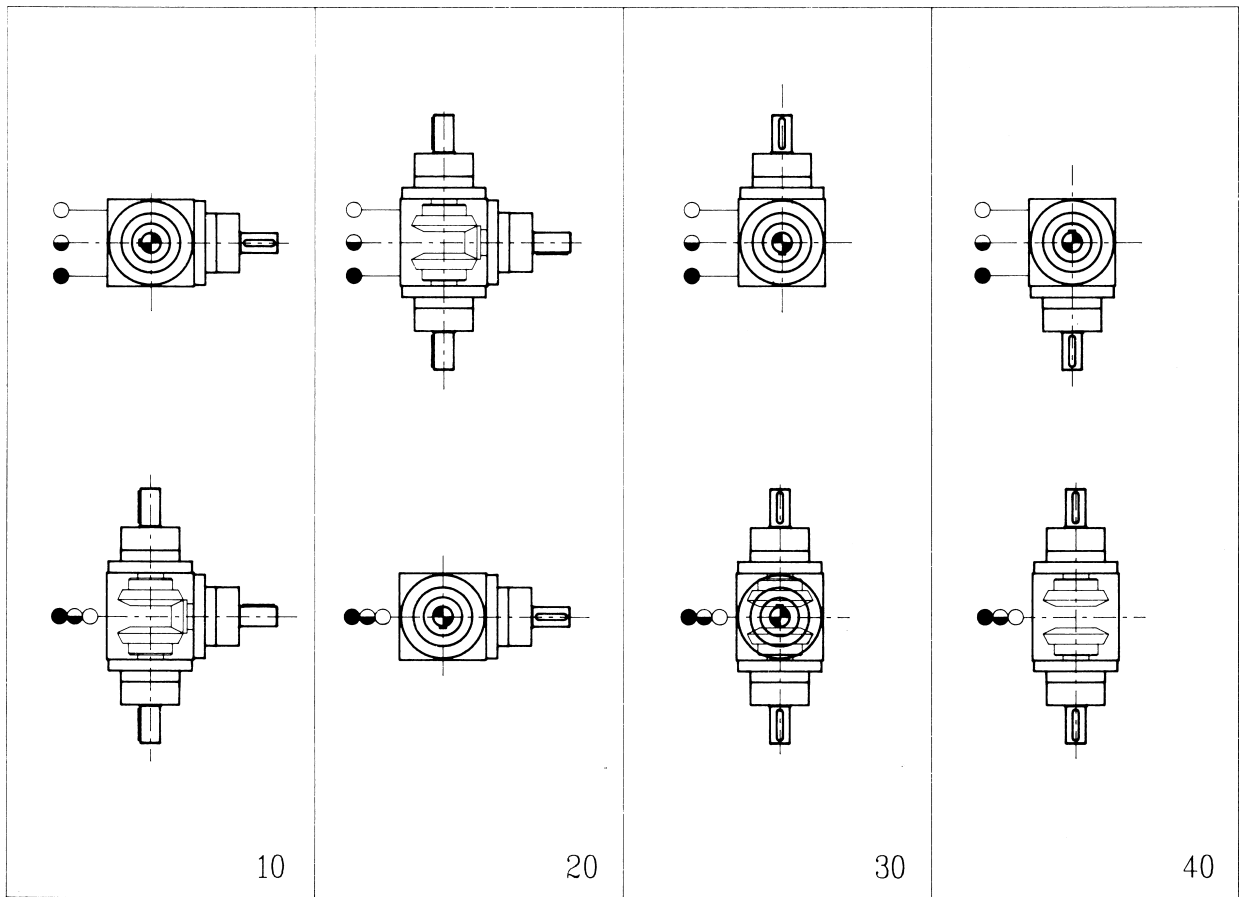

# Mounting positions

- Breather plug
- Level plug
- Drain plug

All dimensions in mm

SIZE	ratio :1	N	O	P	R	S1	S2	C1	C2	T
BG12	1, 2, 3	65	45	M6	M6	M4x8	M4x8	20x4x4	20x4x4	/
BG19	1, 2, 3	90	70	M6	M6	M6x12	M6x12	35x6x6	35x6x6	14
	M5x10					25x5x5				
BG24	1, 2, 3	110	88	M8	M8	M8x16	M8x16	40x8x7	40x8x7	18
	4, 5					M6x12		35x6x6		
BG32	1, 2, 3	140	110	M10	M10	M10x20	M10x20	50x10x8	50x10x8	18
	4, 5					M8x16		40x8x7		
BG38	1, 2, 3	170	136	M12	M12	M12x24	M12x24	60x10x8	60x10x8	18
	4, 5					M10x20		50x8x7		
BG42	1, 2, 3	200	155	M12	M12	M12x24	M12x24	70x12x8	70x12x8	18
	4, 5					M10x20		50x10x8		
BG55	1, 2, 3	240	190	M14	M14	M14x28	M14x28	100x16x10	100x16x10	23
	4, 5					M12x24		70x12x8		
BG75	1, 2, 3	330	248	M16	M16	M16x32	M16x32	140x22x14	140x22x14	30
	4, 5					M14x28		100x16x10		

All dimensions are subject to change without notice.