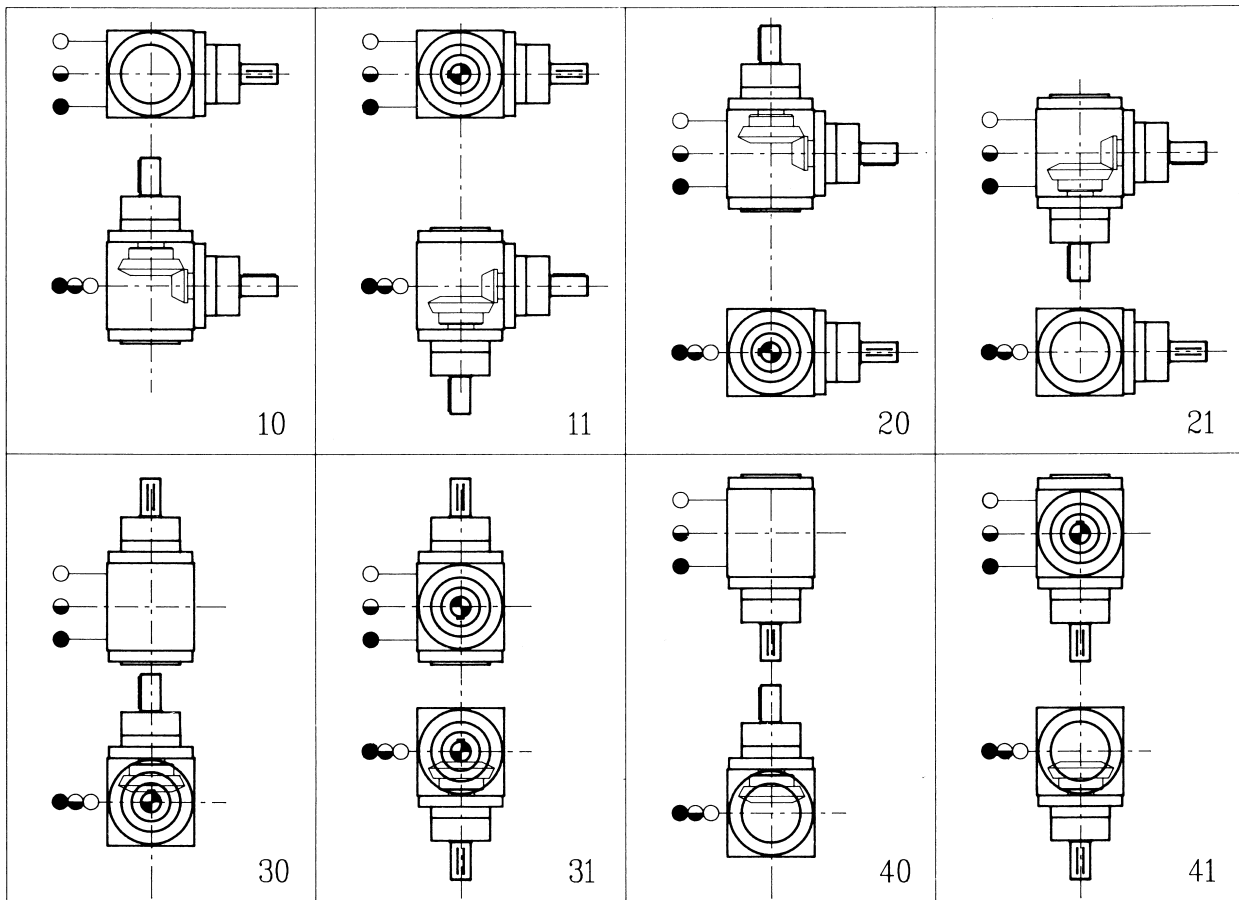

# Mounting positions

- Breather plug
- Level plug
- Drain plug

All dimensions in mm

SIZE	ratio :1	N	O	P	R	S1	S2	C1	C2	T
BG12	1, 2, 3	65	45	M6	M6	M4x8	M4x8	20x4x4	20x4x4	/
BG19	1, 2, 3	90	70	M6	M6	M6x12	M6x12	35x6x6	35x6x6	14
	4, 5					M5x10		25x5x5		
BG24	1, 2, 3	110	88	M8	M8	M8x16	M8x16	40x8x7	40x8x7	18
	4, 5					M6x12		35x6x6		
BG32	1, 2, 3	140	110	M10	M10	M10x20	M10x20	50x10x8	50x10x8	18
	4, 5					M8x16		40x8x7		
BG38	1, 2, 3	170	136	M12	M12	M12x24	M12x24	60x10x8	60x10x8	18
	4, 5					M10x20		50x8x7		
BG42	1, 2, 3	200	155	M12	M12	M12x24	M12x24	70x12x8	70x12x8	18
	4, 5					M10x20		50x10x8		
BG55	1, 2, 3	240	190	M14	M14	M14x28	M14x28	100x16x10	100x16x10	23
	4, 5					M12x24		70x12x8		
BG75	1, 2, 3	330	248	M16	M16	M16x32	M16x32	140x22x14	140x22x14	30
	4, 5					M14x28		100x16x10		

All dimensions are subject to change without notice.