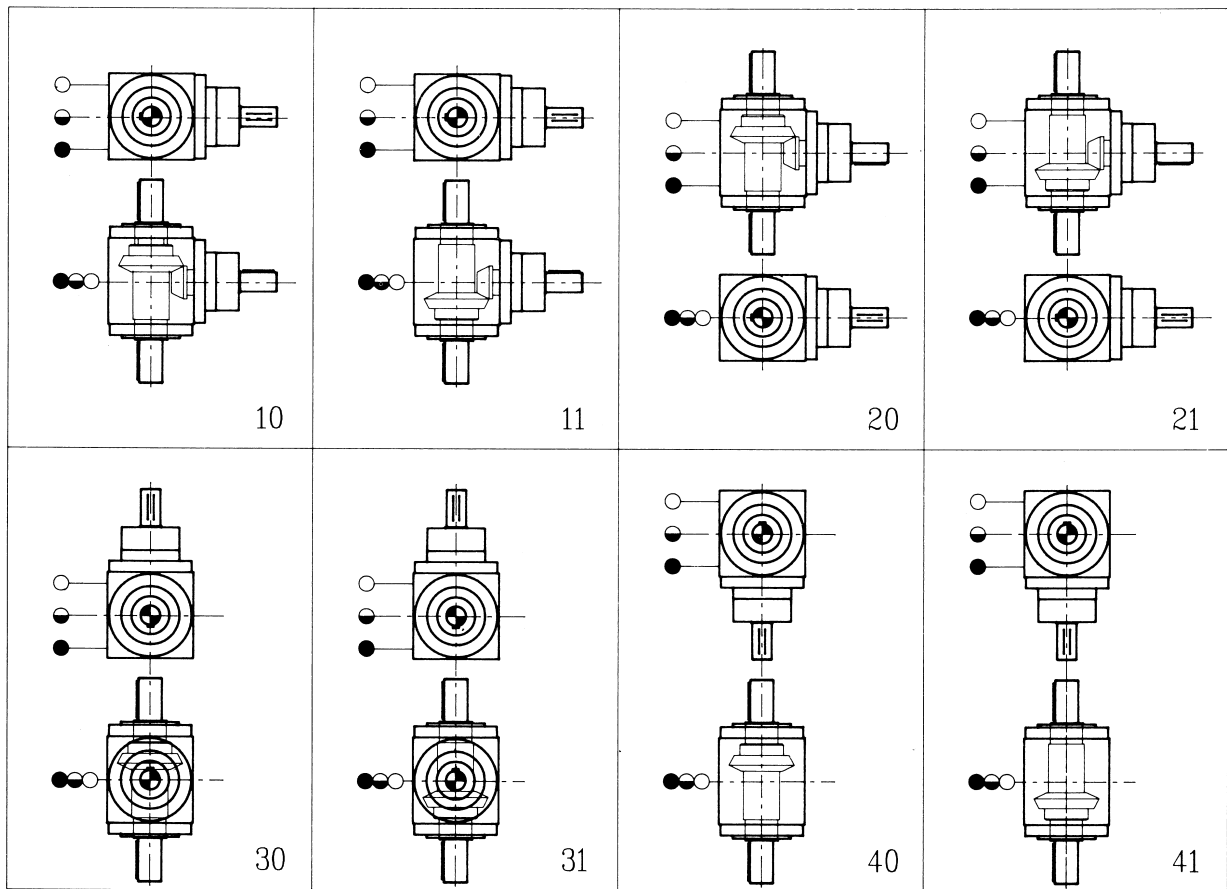

# Mounting positions

- Breather plug
- Level plug
- Drain plug

All dimensions in mm

SIZE	ratio :1	M	N	O	P	R	S1	S2	C1	C2	T
BG12											
BG19	1, 2, 3	140	90	70	M6	M6	M6x12	M8x16	35x6x6	40x8x7	14
	4, 5	130					M5x10		25x5x5		
BG24	1, 2, 3	165	110	88	M8	M8	M8x16	M10x20	40x8x7	50x10x8	18
	4, 5	155					M6x12		35x6x6		
BG32	1, 2, 3	205	140	110	M10	M10	M10x20	M12x24	50x10x8	60x10x8	18
	4, 5	195					M8x16		40x8x7		
BG38	1, 2, 3	240	170	136	M12	M12	M12x24	M12x24	60x10x8	70x12x8	18
	4, 5	230					M10x20		50x8x7		
BG42	1, 2, 3	275	200	155	M12	M12	M12x24	M14x28	70x12x8	80x14x9	18
	4, 5	255					M10x20		50x10x8		
BG55	1, 2, 3	355	240	190	M14	M14	M14x28	M14x28	100x16x10	100x20x14	23
	4, 5	325					M12x24		70x12x8		
BG75	1, 2, 3	500	330	248	M16	M16	M16x32	M16x32	140x22x14	140x25x14	30
	4, 5	460					M14x28		100x16x10		

All dimensions are subject to change without notice.