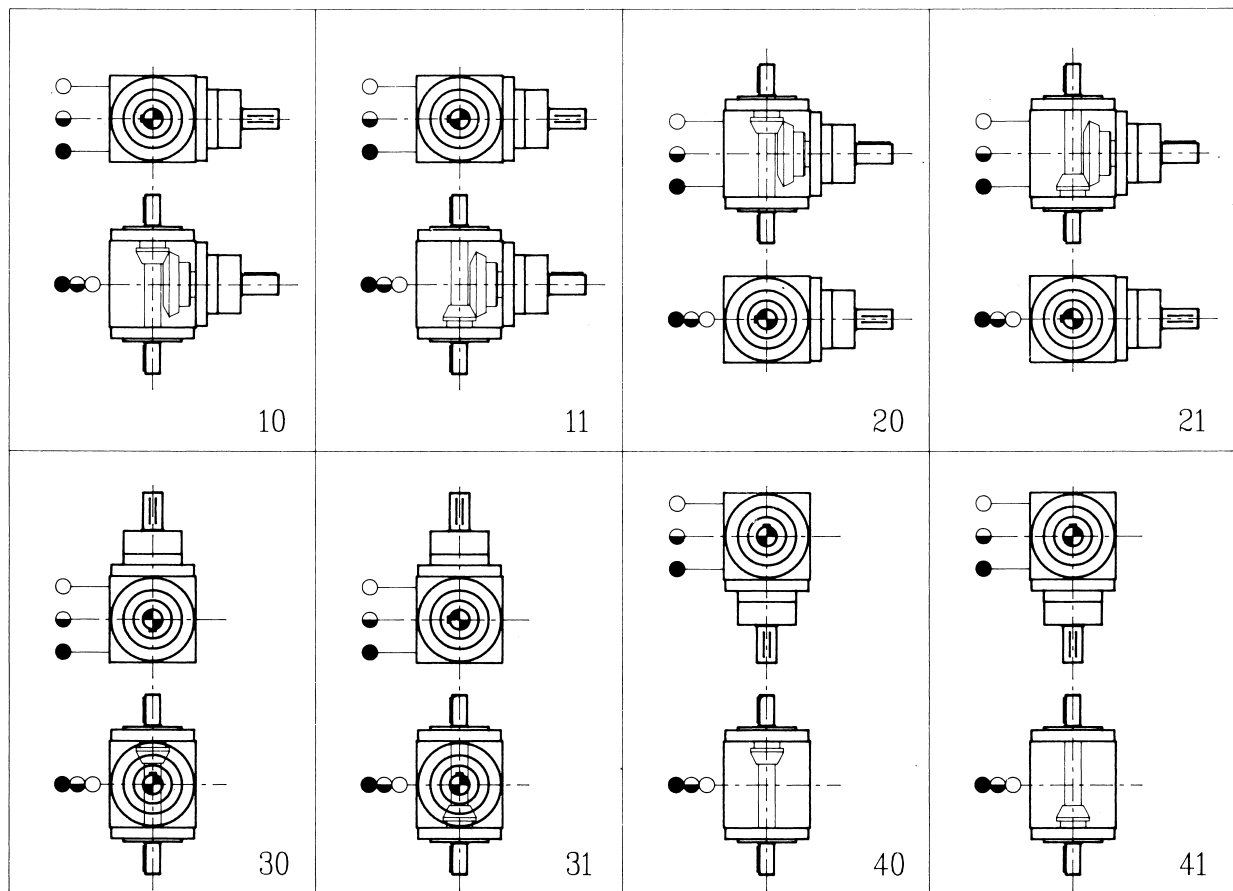

# Mounting positions

- Breather plug
- Level plug
- Drain plug

All dimensions in mm

SIZE	ratio : 1	M	N	O	P	R	S1	S2	C1	C2	T
BG12											
BG19	1.5, 2	140	90	70	M6	M6	M6x12	M5x10	35x6x6	25x5x5	14
BG24	1.5, 2	165	110	88	M8	M8	M8x16	M6x12	40x8x7	35x6x6	18
BG32	1.5	205	140	110	M10	M10	M10x20	M8x16	50x10x8	40x8x7	18
	2							M6x12		35x6x6	
BG38	1.5, 2	240	170	136	M12	M12	M12x24	M10x20	60x10x8	50x8x7	18
BG42	1.5	275	200	155	M12	M12	M12x24	M12x24	70x12x8	60x10x8	18
	2							M10x20		50x10x8	
BG55	1.5	355	240	190	M14	M14	M14x28	M12x24	100x16x10	70x12x8	23
	2							M12x24		60x10x8	
BG75	1.5, 2	500	330	248	M16	M16	M16x32	M14x28	140x22x14	100x16x10	30

All dimensions are subject to change without notice.