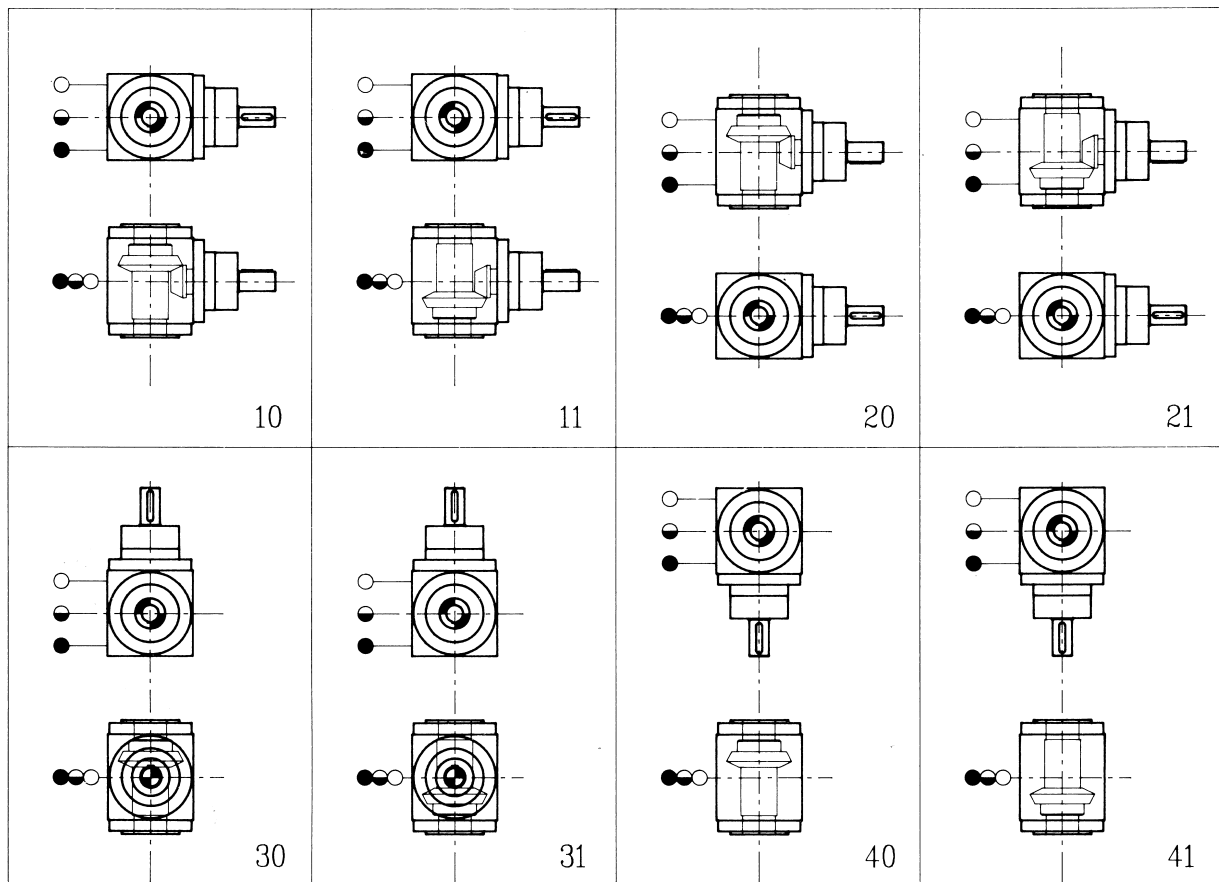

Mounting positions

- Breather plug
- Level plug
- Drain plug

All dimensions in mm

SIZE	ratio :1	M	N	O	P	R	S1	C1	C2	T
BG12										
BG19	1 2 3	140	90	70	M6	M6	M6x12	35x6x6	6x6	14
	4 5	130					M5x10	25x5x5		
BG24	1 2 3	165	110	88	M8	M8	M8x16	40x8x7	8x7	18
	4 5	155					M6x12	35x6x6		
BG32	1 2 3	205	140	110	M10	M10	M10x20	50x10x8	10x8	18
	4 5	195					M8x16	40x8x7		
BG38	1 2 3	240	170	136	M12	M12	M12x24	60x10x8	10x8	18
	4 5	230					M10x20	50x8x7		
BG42	1 2 3	275	200	155	M12	M12	M12x24	70x12x8	12x8	18
	4 5	255					M10x20	50x10x8		
BG55	1 2 3	355	240	190	M14	M14	M14x28	100x16x10	16x10	23
	4 5	325					M12x24	70x12x8		
BG75	1 2 3	500	330	248	M16	M16	M16x32	140x22x14	22x14	30
	4 5	460					M14x28	100x16x10		

All dimensions are subject to change without notice.